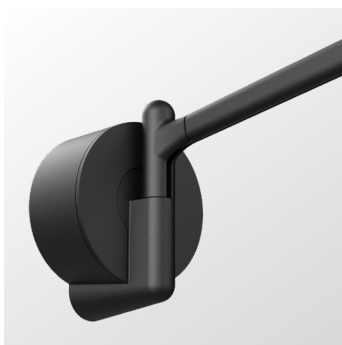

TONONE

technical specifications

ONE + 5 = ONE bed

Design by Anton de Groof, 2022

Only ONE: One lamp, endless adventures

Why buy more when you only need one? One lamp. Chargeable, to take anywhere. Timeless, for a sustainable future. One lamp that always illuminates you. Wherever you want. Whenever you want. Tonone ONE. Tonone presents: ONE. One lamp that you can use in countless ways. The start is ONE. What comes next is up to you. ONE + 3 makes a floor lamp. ONE + 4 forms a desk/table lamp. ONE + 5 makes a bed light. Or... bring ONE on the road. Charge the lamp and use it up to 5 hours. You only need ONE to surround yourself with light anywhere and anytime you want.

Type	Wall lamp
Environment	Indoor
Material	Steel & aluminum
Weight	0,5 kg
Voltage	220-240 V
IP	20
Lightsource	Lightsource included
Battery	Up to 5 hours
Charge	USB-C
CRI	90
Max lumen	240
Kelvin	2700
Dimmable	Secundair on fixture
Lightbeam	36° (15° / 24°)

TONONE

technical specifications

Article number

smokey black

5040