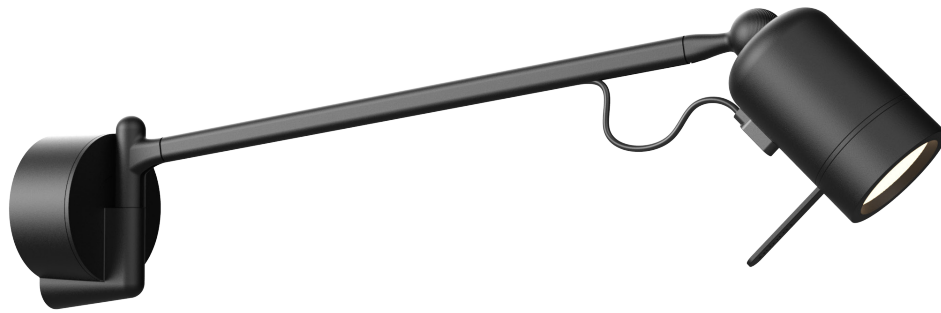

TONONE

technical specifications

ONE + 5 = ONE bed

Design by Anton de Groof, 2022

Only ONE: One lamp, endless adventures

Why buy more when you only need one? One lamp. Chargeable, to take anywhere. Timeless, for a sustainable future. One lamp that always illuminates you. Wherever you want. Whenever you want. Tonone ONE. Tonone presents: ONE. One lamp that you can use in countless ways. The start is ONE. What comes next is up to you. ONE + 3 makes a floor lamp. ONE + 4 forms a desk/table lamp. ONE + 5 makes a bed light. Or... bring ONE on the road. Charge the lamp and use it up to 5 hours. You only need ONE to surround yourself with light anywhere and anytime you want.

Type	Wall lamp
Environment	Indoor
Material	Steel & aluminum
Weight	0,5 kg
Voltage	220-240 V
IP	20
Lightsource	Lightsource included
Battery	Up to 5 hours
Charge	USB-C
CRI	90
Max lumen	240
Kelvin	2700
Dimmable	Secundair on fixture
Lightbeam	36° (15° / 24°)

TONONE

technical specifications

Article number

smokey black

5040