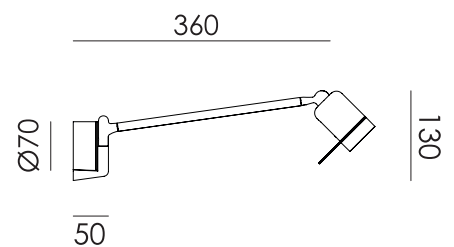

TONONE

technical specifications

ONE + 5 = ONE bed

Design by Anton de Groof, 2022

Only ONE: One lamp, endless adventures

Why buy more when you only need one? One lamp. Chargeable, to take anywhere. Timeless, for a sustainable future. One lamp that always illuminates you. Wherever you want. Whenever you want. Tonone ONE. Tonone presents: ONE. One lamp that you can use in countless ways. The start is ONE. What comes next is up to you. ONE + 3 makes a floor lamp. ONE + 4 forms a desk/table lamp. ONE + 5 makes a bed light. Or... bring ONE on the road. Charge the lamp and use it up to 5 hours. You only need ONE to surround yourself with light anywhere and anytime you want.

Type	Wall lamp
Environment	Indoor
Material	Steel & aluminum
Weight	0,5 kg
Voltage	220-240 V
IP	20
Lightsource	Lightsource included
Battery	Up to 5 hours
Charge	USB-C
CRI	90
Max lumen	240
Kelvin	2700
Dimmable	Secundair on fixture
Lightbeam	36° (15° / 24°)

TONONE

technical specifications

Article number

smokey black

5040